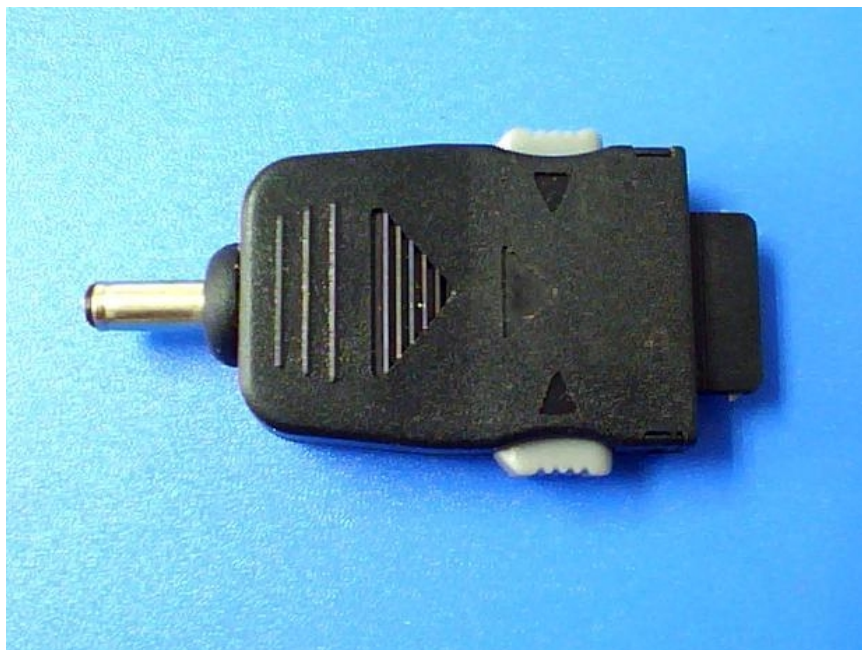

6. CWT-Siemens C25 Adapter

7. CWT-Samsung A288 Adapter

Shenzhen Carwanta Technology Co., Ltd.

Add: Rm. 7138, Yikang Building, Huarong Rd No.33, Daland Street, Longhua New District, Shenzhen, China.

Zip Code: 518109