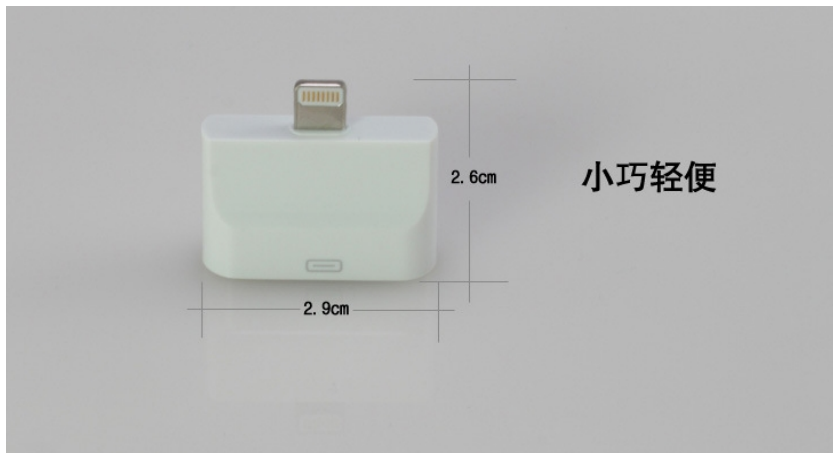

Adapters

Classification

Carwanta has plenty of models of USB adapters for different electronic products CWT-Apple Adapter, CWT-Micro, CWT-Mini, CWT-Nokia6160/6110, CWT-LG-Chocolate, CWT-Siemens C25, CWT-Samsung A288, CWT-PSP, CWT-Blackberry, CWT-NDS, CWT-MP3-Mini 4pin, WT-Sony-Ericsson, CWT-Foma VGS, CWT-DoCoMo/ Vodafone/ Tu-ka and CWT-AU Adapter.

1. CWT-Apple Adapter

Shenzhen Carwanta Technology Co., Ltd.

Add: Rm. 7138, Yikang Building, Huarong Rd No.33, Daland Street, Longhua New District, Shenzhen, China.

Zip Code: 518109

Tel: +86-755-66813966

Mob: +86-15920022830

Fax: +86-755-61675979

E-mail: sales01@carwanta.com